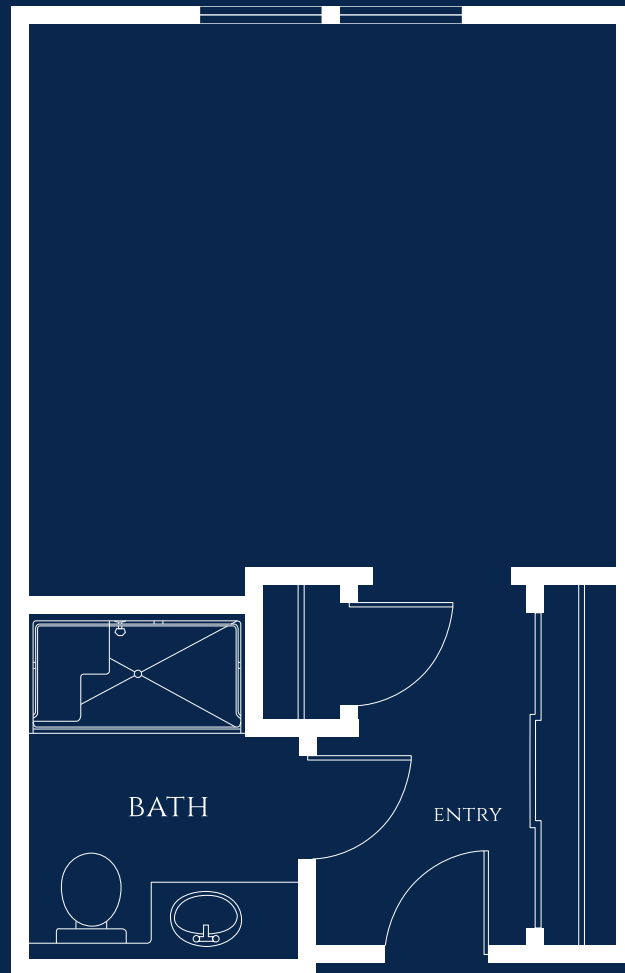

Juniper

EVERGREEN MEMORY CARE

COMPANION SUITE

STARTING AT 359 SQ. FT.

1/4" = 1'0"
All plans and dimensions are approximate.

IVY PARK
at Culver City